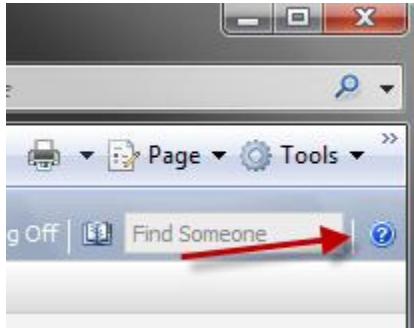

Obtaining Help on Outlook Web Access Features

Moraine Park Technical College – Student E-mail Documentation

Created: 1/8/09

Modified: 1/8/09

Help features are available in Outlook Web Access to assist in getting information on utilizing the student e-mail system. To access the help features, click the icon in located in the upper right-hand corner of the help screen.