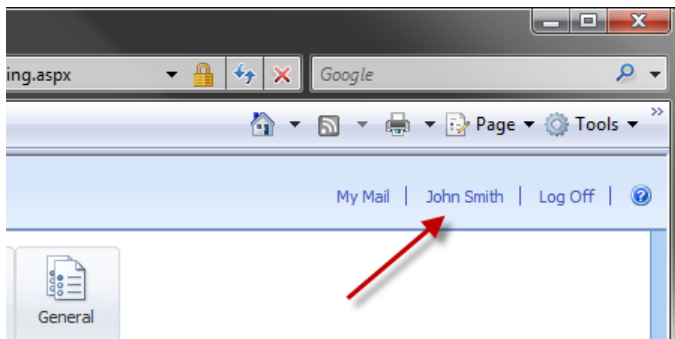

3. A second web browser window will open displaying your account information. The password reset information section on this page contains links to change your password and change your secret question/answer.

To change your password:

1. Click “Change” next to password. On the resulting page, complete the form specifying your old password, your new password, and a confirmation of you new password. Click “Save” to finish.