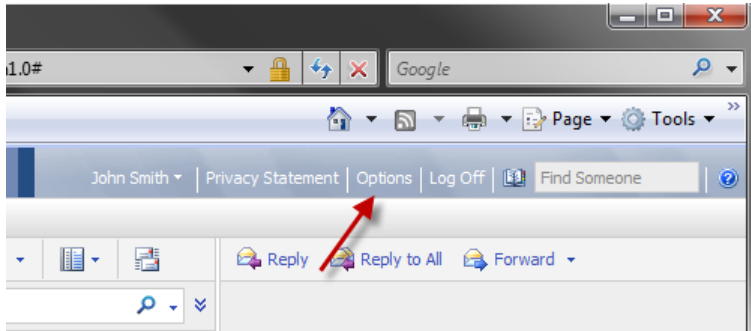

Change your Password, Secret Question & Answer – Internet Explorer 7

Moraine Park Technical College – Student E-mail Documentation

Created: 1/5/09

Modified: 1/18/09

1. Login to your e-mail account. Click on “Options” in the upper right-hand corner of the screen.

2. Click on your name at the top of the screen.

3. A second web browser window will open displaying your account information. The password reset information section on this page contains links to change your password and change your secret question/answer.